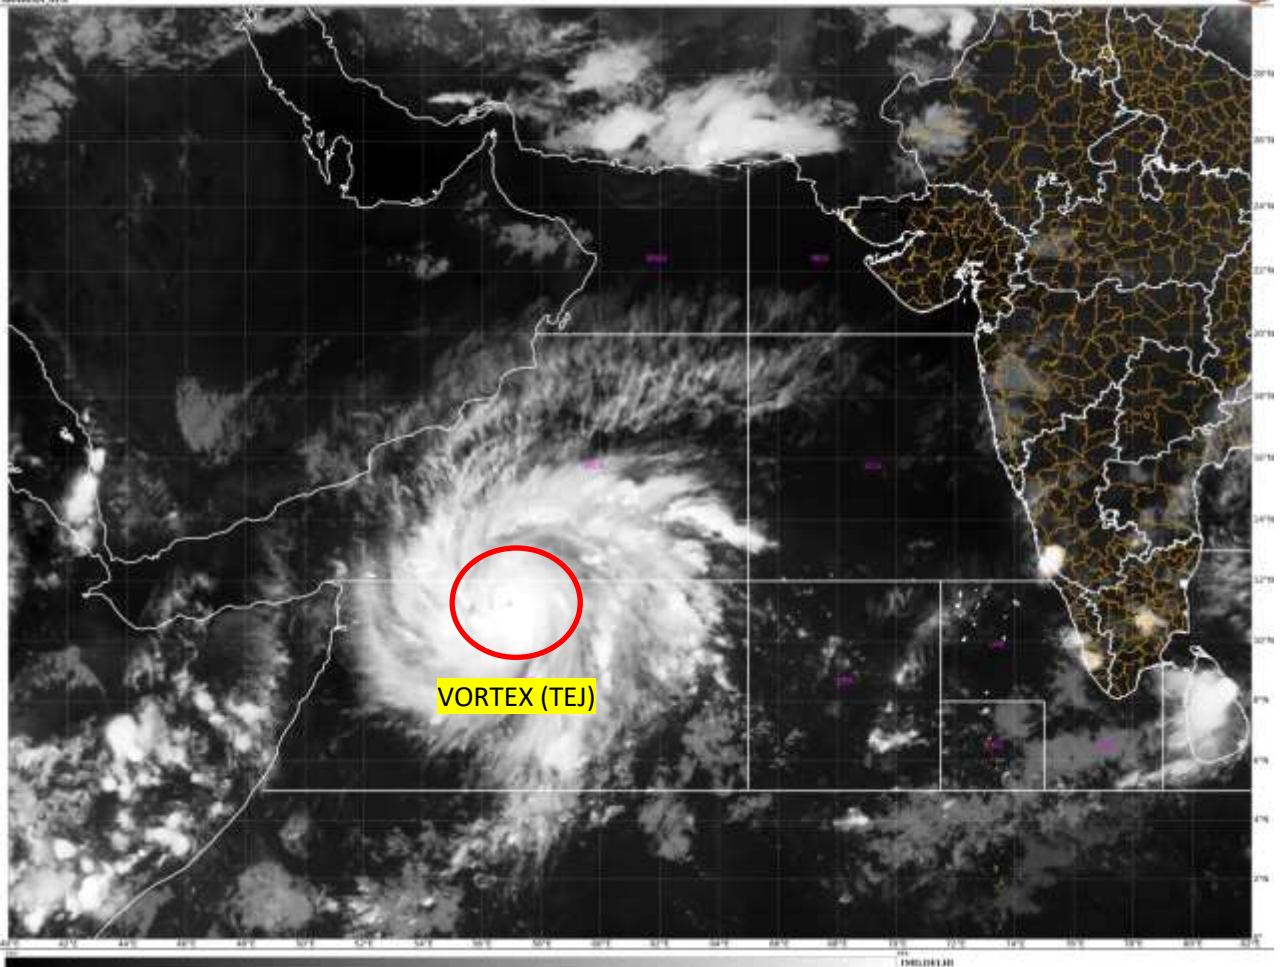

SATELLITE FIX BULLETIN

21.10.2023 TIME 1500 UTC

TCIN50 DEMS 211500

A. VORTEX (TEJ)

B. 21/1500Z

C. 11.2N

D. 56.9E

E. T4.0/4.0

F. INSAT-3D / 3DR

F. IR

G. REMARKS: